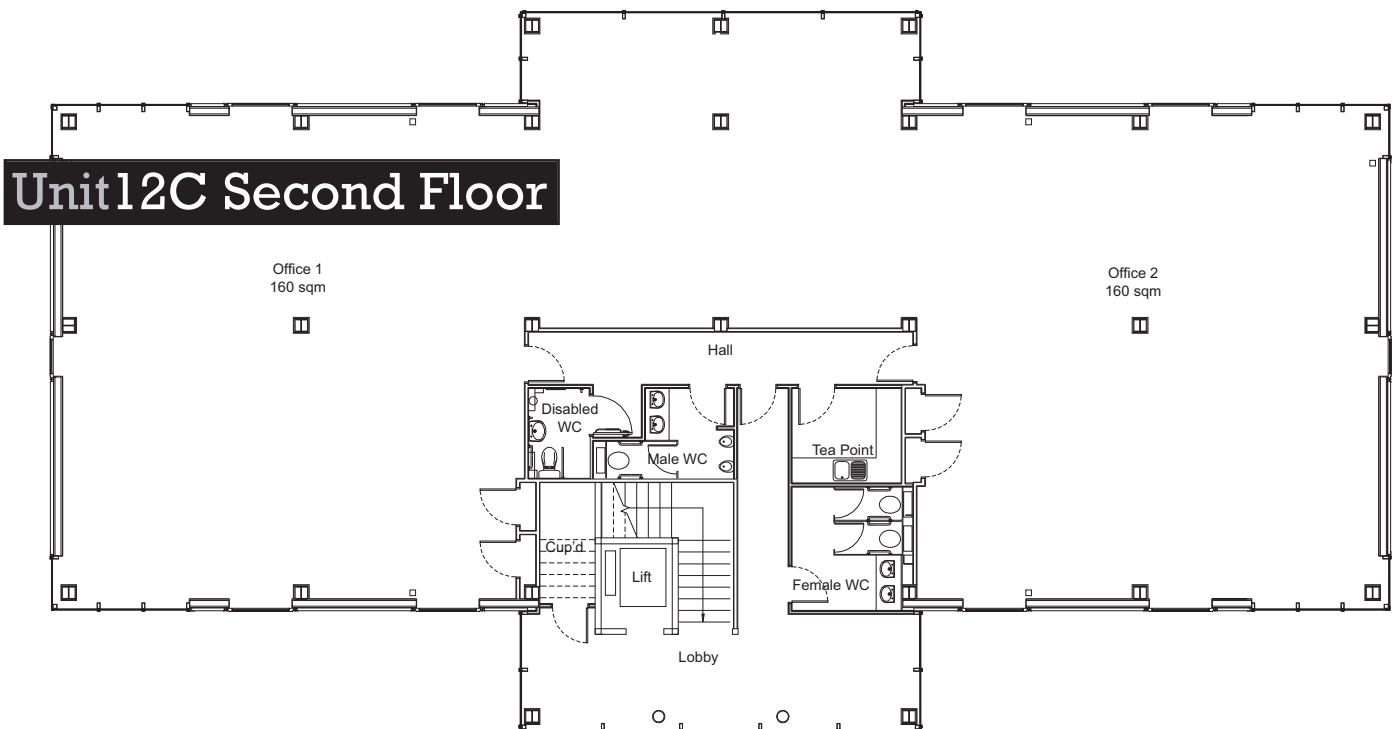

Lakesview Enterprise Centre

Lakesview Canterbury 8,000 sq ft

One of Kent's Best Located
Office Developments.

Prime Locations with Excellent
Motorway Connections.

George Wilson Holdings Ltd, as a substantial commercial property developer, is proud of its numerous projects in north and east Kent.