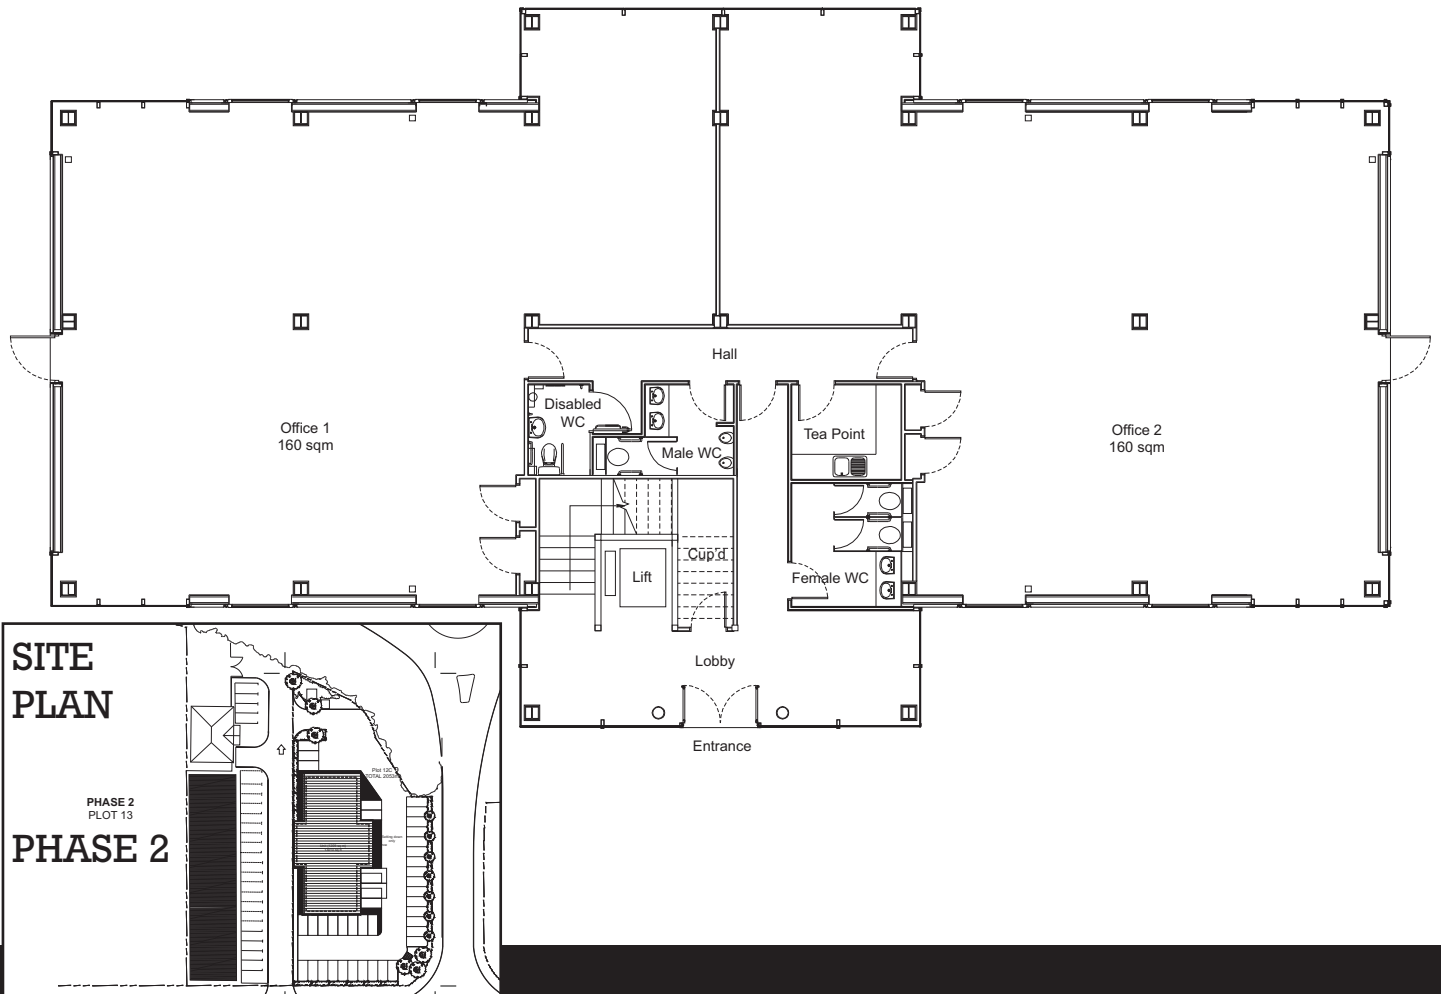

Lakesview Enterprise Centre

Lakesview Canterbury 8,000 sq ft

One of Kent's Best Located
Office Developments.

Prime Locations with Excellent
Motorway Connections.

George Wilson Holdings Ltd, as a substantial commercial property developer, is proud of its numerous projects in north and east Kent.